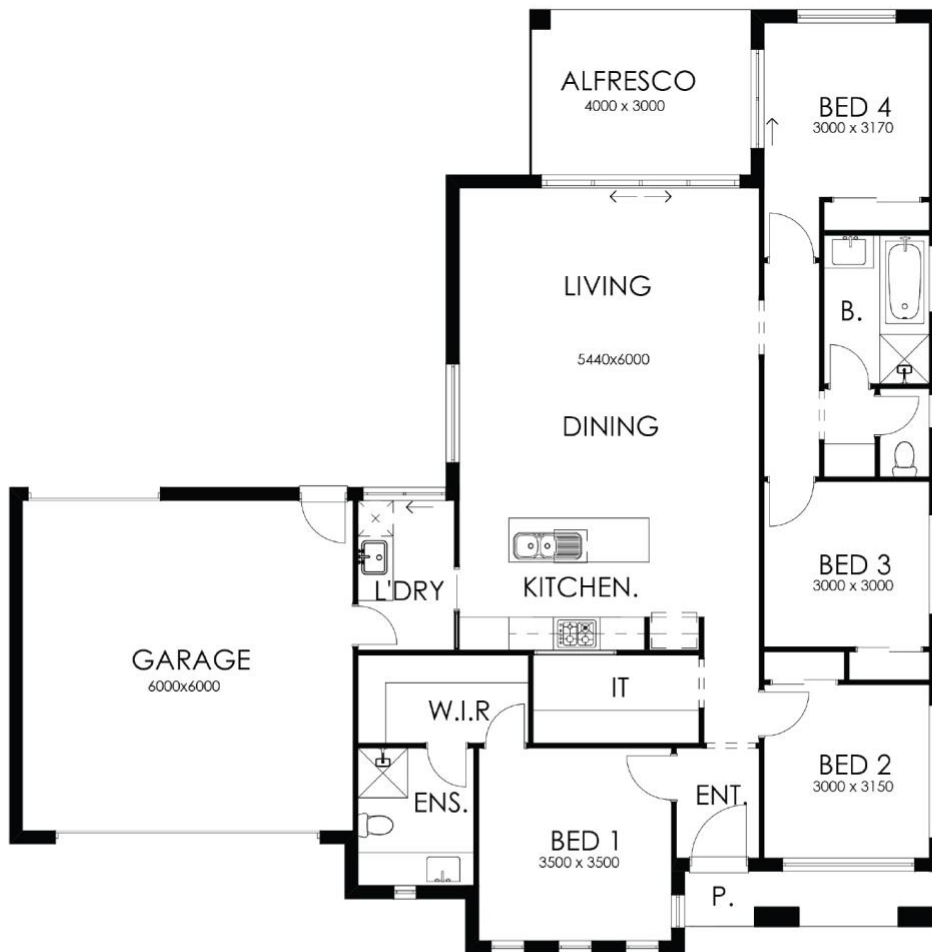

# Slate 200

[WWW.TOBYDREWHOMES.COM.AU](http://WWW.TOBYDREWHOMES.COM.AU)

LIVING : 143.44sqm

GARAGE: 40.36sqm

ALFRESCO: 12.00sqm

PORCH: 4.68sqm

TOTAL AREA: 200.48sqm

Width 16.94m Depth 16.92m